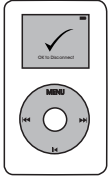

MAZDA

6 Series, CX-9
Mid-Line Radio

iPod

****READ THIS FIRST****

Changing Sources (iPod, HD Radio, *Satellite Radio, AUX)

- Press the "SIRIUS" button
- Press the Satellite Radio icon on the nav screen
- Press the "CAT ▲" or "CAT ▼" button until the source you want is displayed.
- PLEASE NOTE: If factory satellite radio is installed the PXAMG sources will show up AFTER the last satellite radio category